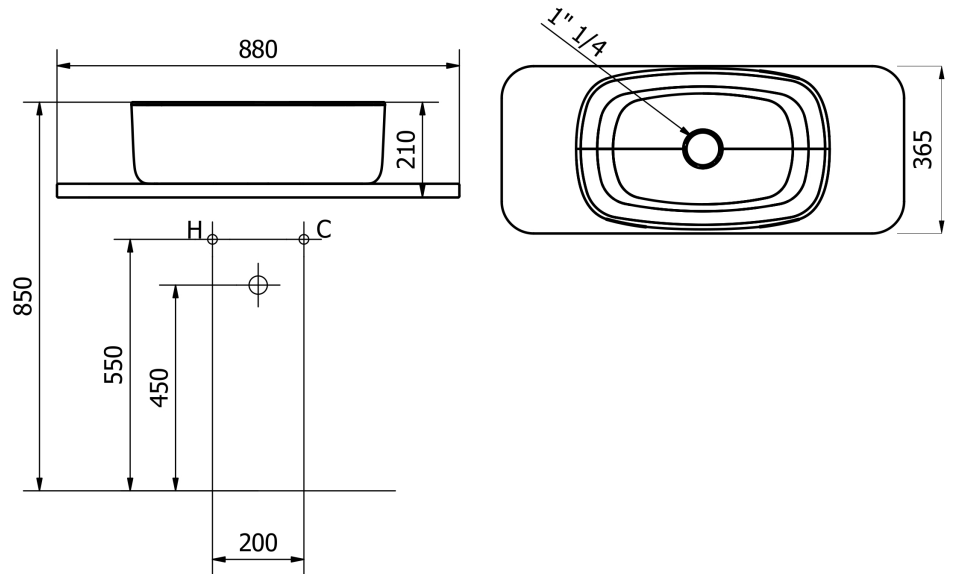

product technical sheet

collection	BOUNCE
code	EVLACOU
description	Soft polyurethane washbasin with lower shelf in beechwood.
certifications	TUV system certification UNI EN ISO 9001. Compliant to the Regulation 305/2011 and to the rule EN 14688.
features	White color. Smooth surface finish. Overflow not included. Waste coupling included, made of chrome-plated brass with always open tap made of white Corian. Available, on demand, the waste coupling click clack. Inside frame made of carbon-steel with galvanic treatment. Table top made of beechwood th 30 mm.
size	880 x 365 x 210 mm
installation	Install on a table top using 4 screws M6 (included). To fix the table top to the wall use "concealed brackets for shelves", not included. Hole on the table top to insert the concealed brackets for shelves: Ø 14 mm. Choose the correct type of fasteneres considering the type of wall. Connect to the water drain. Check the solidity of the installation of the product, and make sure about a safely installation.
finishes	White color. Waste coupling in white Corian. Shelf in natural beechwood.
maintenance	Check periodically the correct fixation of the washbasin. Clean only with neutral products, do not use aggressive or abrasive detergents; do not damage the surface.
materials	Polyurethane, steel, beechwood.

ST_PRODOTTO: EVLACOU - REV. 01 of 10/03/2021 - 13/07/23 - APPROVED T.D.

product technical sheet

ST_PRODOTTO: EVLACOU - REV. 01 of 10/03/2021 - 13/07/23 - APPROVED T.D.