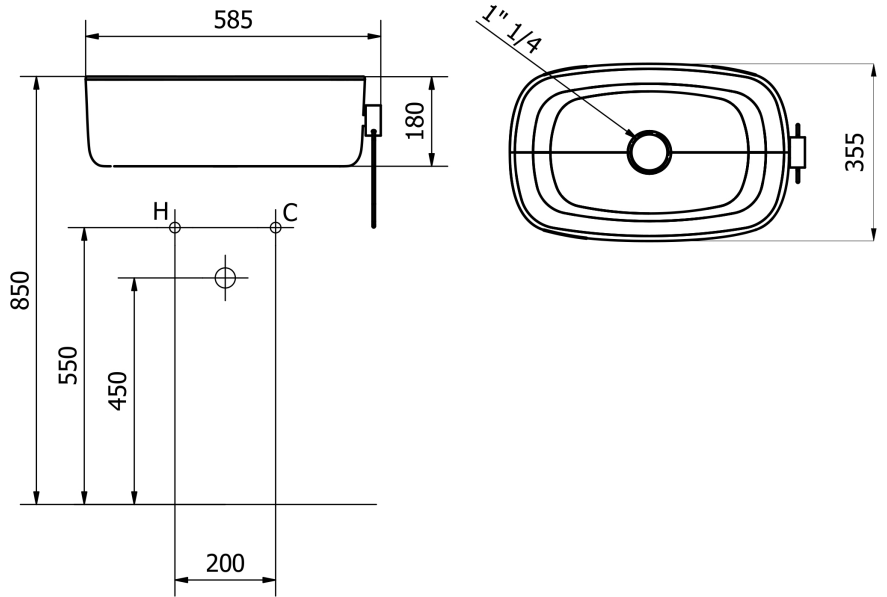

product technical sheet

ST_PRODOTTO: EVLACPCOR - REV. 01 of 03/03/2021 - 13/07/23 - APPROVED T.D.