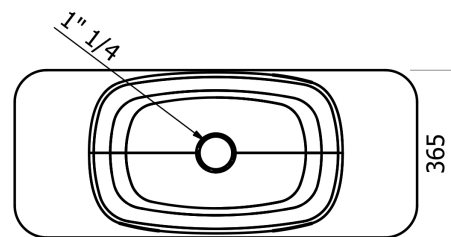

product technical sheet

ST_PRODOTTO: EVLACPCOU - REV. 01 of 12/03/2021 - 17/12/24 - APPROVATED T.D.