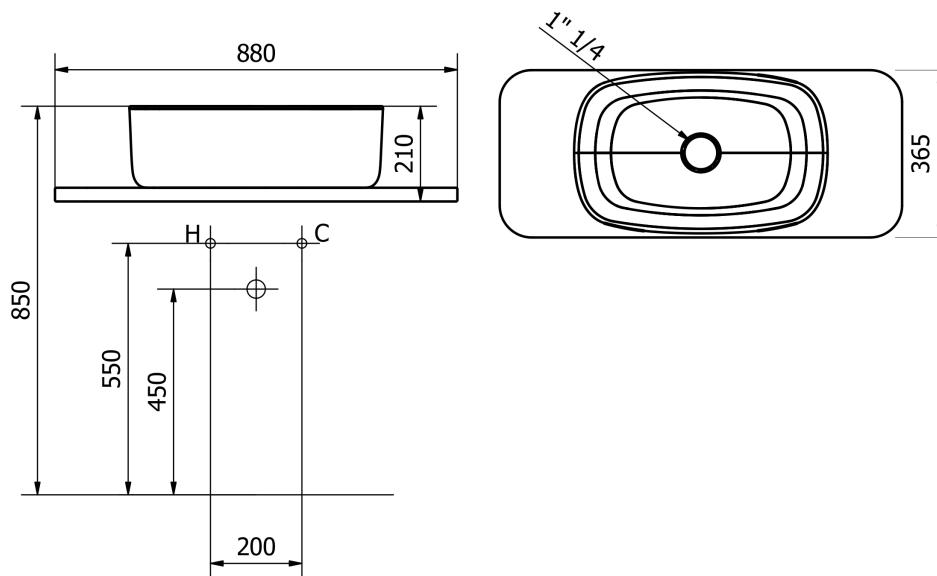

## product technical sheet

collection	<b>BOUNCE</b>
code	<b>EVLACPCOU</b>
description	Cristalplant washbasin with lower shelf in beechwood.
certifications	TUV system certification UNI EN ISO 9001. Compliant to the Regulation 305/2011 and to the rule EN 14688.
features	White color. Smooth surface finish. Overflow not included. Waste coupling click clack included, chrome plated with tap made of brass mat white painted. Inside frame made of carbon-steel with galvanic treatment. Table top made of beechwood th 30 mm.
size	880 x 365 x 210 mm
installation	Install on a table top using 4 screws M6 ( included ). To fix the table top to the wall use "concealed brackets for shelves", not included. Hole on the table top to insert the concealed brackets for shelves: Ø 14 mm. Choose the correct type of fasteneres considering the type of wall. Connect to the water drain. Check the solidity of the installation of the product, and make sure about a safely installation.
finishes	White color. Waste coupling with tap white painted. Shelf in natural beechwood.
maintenance	Check periodically the correct fixation of the washbasin. Clean only with neutral products, do not use aggressive or abrasive detergents; do not damage the surface.
materials	Cristalplant, beechwood.

ST\_PRODOTTO: EVLACPCOU - REV. 01 of 12/03/2021 - 13/07/23 - APPROVATED T.D.

product technical sheet

ST\_PRODOTTO: EVLACPCOU - REV. 01 of 12/03/2021 - 13/07/23 - APPROVATED T.D.