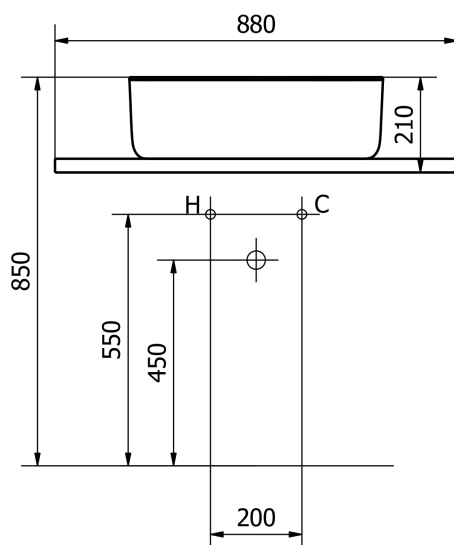

## product technical sheet

collection	<b>BOUNCE</b>
code	<b>EVLACPCOU</b>
description	Cristalplant washbasin with lower shelf in beechwood.
certifications	TUV system certification UNI EN ISO 9001. Compliant to the Regulation 305/2011 and to the rule EN 14688.
features	White color. Smooth surface finish. Overflow not included. Waste coupling click clack included, chrome plated with tap made of brass mat white painted. Inside frame made of carbon-steel with galvanic treatment. Table top made of beechwood th 30 mm.
size	880 x 365 x 210 mm
installation	Install on a table top using 4 screws M6 ( included ). To fix the table top to the wall use "concealed brackets for shelves", not included. Hole on the table top to insert the concealed brackets for shelves: Ø 14 mm. Choose the correct type of fasteneres considering the type of wall. Connect to the water drain. Check the solidity of the installation of the product, and make sure about a safely installation.
finishes	White color. Waste coupling with tap white painted. Shelf in natural beechwood.
maintenance	Check periodically the correct fixation of the washbasin. Clean only with neutral products, do not use aggressive or abrasive detergents; do not damage the surface.
materials	Cristalplant, beechwood.

ST\_PRODOTTO: EVLACPCOU - REV. 01 of 12/03/2021 - 17/12/24 - APPROVATED T.D.

product technical sheet

ST\_PRODOTTO: EVLACPCOU - REV. 01 of 12/03/2021 - 17/12/24 - APPROVATED T.D.