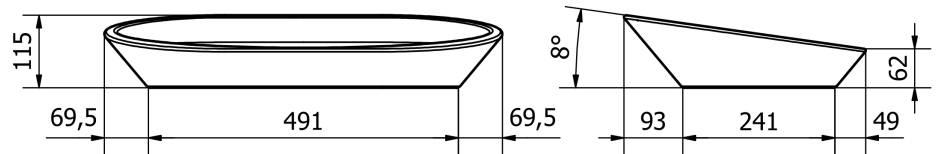

product technical sheet

ST_PRODOTTO: 4246 - REV.01 of 03/10/2024 - 12/12/24 - APPROVED T.D.