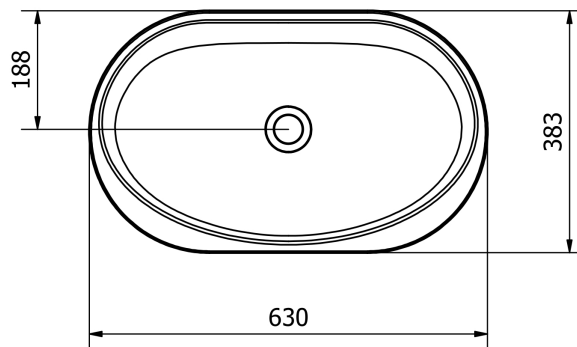

product technical sheet

ST_PRODOTTO: 4246 - REV.01 of 03/10/2024 - 12/12/24 - APPROVED T.D.