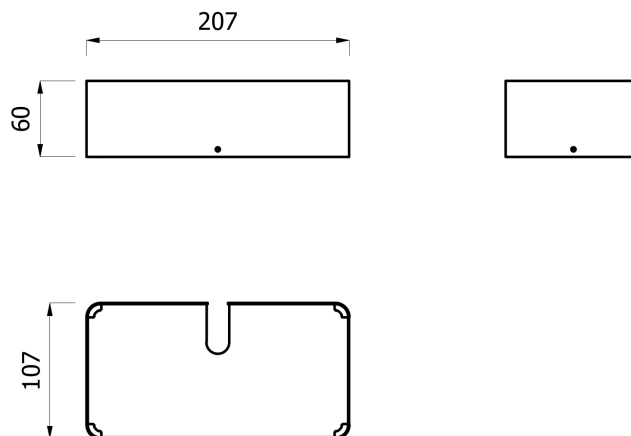

product technical sheet

ST_PRODOTTO: EVBAMCxN - REV.01 of 05/11/2021 - 07/06/23 - APPROVED T.D.