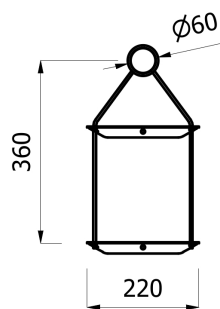

product technical sheet

ST_PRODOTTO: EVRGMDxx - REV. 01 of 03/08/2021 - 07/06/23 - APPROVED T.D.