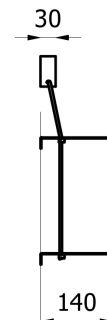

product technical sheet

ST_PRODOTTO: EVRGMDxx - REV. 01 of 03/08/2021 - 07/06/23 - APPROVED T.D.