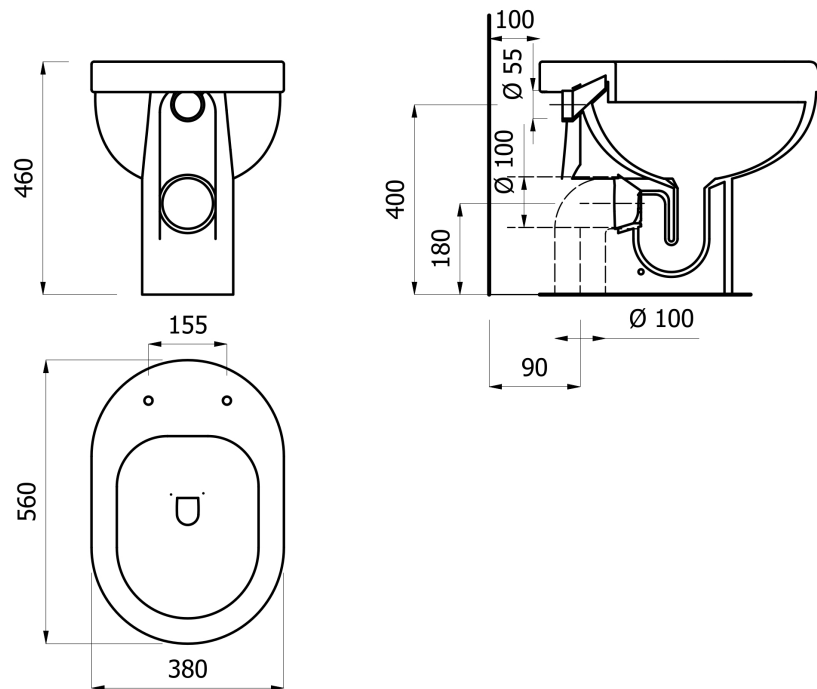

product technical sheet

collection	SENIOR 46
code	407
description	Floor standing WC. Single flush floor/wall.
certifications	TUV system certification UNI EN ISO 9001. In compliance with European regulation 305/2011. Reference rule UNI EN 997.
performances	Drain capacity 4 liters.
features	Floor standing WC. Single flush floor/wall. Height 46 cm. Rounded shape, with wide edge in order to increase the comfort and safety of the user. Horizontal fasteners suitable for standard commercial brackets (not included). Position of fixation hole to the floor: 180 mm from the back edge of the wc. Technical pipe (not included): cod. 420-C. Wc seat (not included): cod. 441, or cod. 441-F soft-close version.
size	560 x 380 x 460 mm.
installation	Use general fixing elements like " hidden fastening for wc and bidet floor standing with lateral holes. Fixing elements not included in the package. Connect inlet and outlet. Verify the safety and solidity of the installation.
finishes	White color.
maintenance	Make a proper cleaning with water and soap. Do not use aggressive, corrosive or abrasive products, acids, acetone or thinner, etc. Dry with a soft cloth. Follow meticulously the indication written in the use and maintenance of the product. Do not scratch the surface. Check periodically the correct fixation and the solidity of the installation. Do not use the product for purposes other than those intended.
materials	Vitreous china.

ST_PRODOTTO: 407 - REV. 01 of 29/04/2021 - 07/06/23 - APPROVED T.D.

product technical sheet

ST_PRODOTTO: 407 - REV. 01 of 29/04/2021 - 07/06/23 - APPROVED T.D.