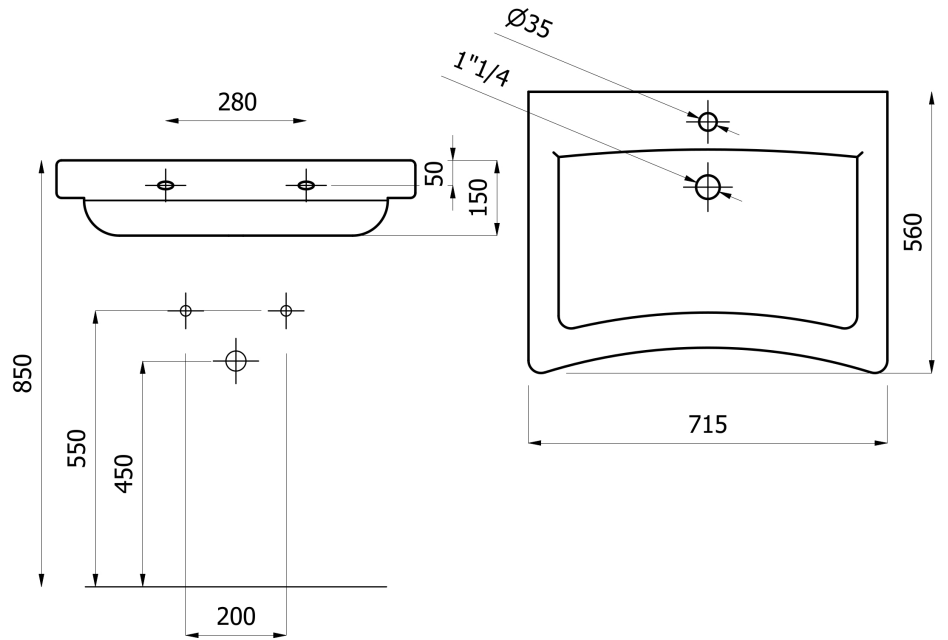

## product technical sheet

collection	<b>STYLE 47</b>
code	<b>426</b>
description	Washbasin Style 47.
certifications	TUV system certification UNI EN ISO 9001. Declaration of conformity CE to the EU Regulation 305/2011 for building products. Reference rule: UNI EN ISO 14688
features	Ergonomic washbasin. The wide dimension and lateral parts that can be used as elbow rest, give comfort and elegance to the product. Direct wall fixation through the holes already existing on the product. Overflow drain. Waste fitting not included.
size	715 x 560 x 150 mm
installation	Wall fixation through commercial fixing elements for washbasin, not included. Choose the correct type of fasteners considering the type of wall on which you are fixing the product.
finishes	White color
maintenance	Check periodically the correct fixation of the washbasin. Clean with water and soap or other appropriate products, ; avoid aggressive or abrasive products. Dry with a soft cloth.
materials	Vitreous china.

ST\_PRODOTTO: 426 - REV. 01 of 30/04/2021 - 07/06/23 - APPROVED T.D.

product technical sheet

ST\_PRODOTTO: 426 - REV. 01 of 30/04/2021 - 07/06/23 - APPROVED T.D.