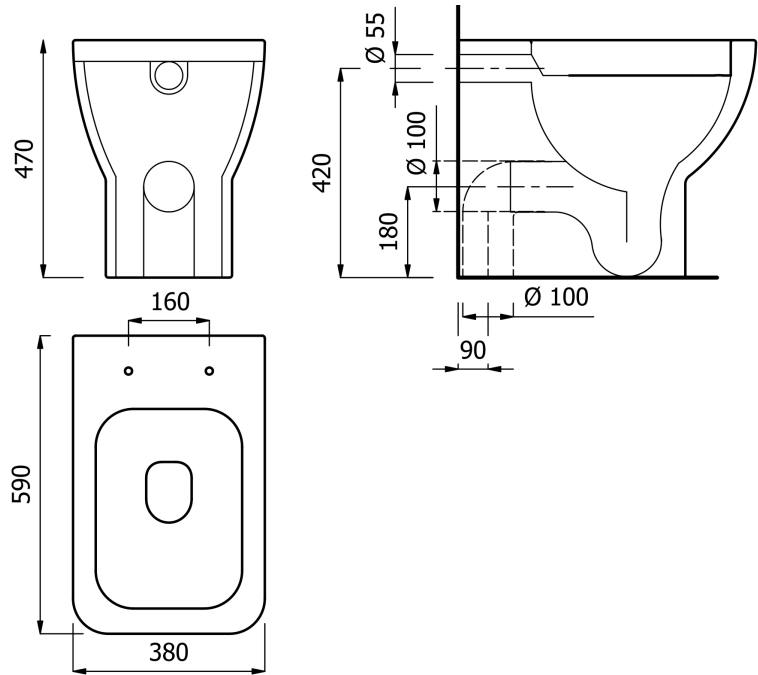

product technical sheet

ST_PRODOTTO: 427 - REV. 01 of 30/04/2021 - 07/06/23 - APPROVED T.D.

EVER Life Design is a brand of Thermomat Saniline s.r.l. which reserves the right to make technical and aesthetic changes without any prior notice.

EVER Life Design | Mantova | Italy
ISO 9001 Quality Management System certified by TÜV Italia Srl since 2005
www.everlifedesign.it