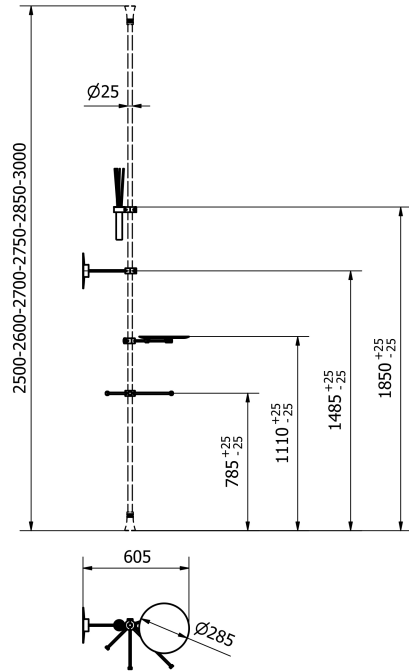

## product technical sheet

collection	<b>YOU</b>
code	<b>EVYU01NO</b>
description	Combo 1: diffuser vase with support, magnifying mirror with support, tray with support, towel holder small and large with support, toilet paper roll holder. POLE NOT INCLUDED
certifications	TUV system certification UNI EN ISO 9001.
features	Combo 1: diffuser vase with support, magnifying mirror with support, tray with support, towel holder small and large with support, toilet paper roll holder
size	2500 - 3000 x 605 x 285 mm
installation	ALWAYS MOUNT THE FIRST SUPPORT AT THE CONNECTION POINT BETWEEN THE TWO PIPES to have the joint hidden, first, by positioning the rectangular rubber in the inner side of the shell with 3 threads and by placing the other cylindrical plastic element in the inner side of the shell containing the ring nut. Join the support shells around the structure of "YOU", using the screws and fixing them firmly afterwards by turning the ring nut clockwise. Install the other supports at the desired heights. Screw the accessories onto the threaded holes of the supports following the assembly instructions. Cover any unused holes with the rubber covers provided in the package.
finishes	Mat black paint RAL 9011.
maintenance	Make a proper cleaning with water and soap, do not use aggressive products, abrasive or corrosive, acids, acetone, diluent etc. Do not scratch the surface. Check periodically the correct fixation of the product and the solidity of the installation. Do not use for different purposes from those intended. Do not use the rounded trays with a load capacity which is more than 2 kg. Avoid bumps.
materials	Glass, s/s, painted aluminium.

ST\_PRODOTTO: EVYU01NO - REV.00 of 12/02/2024 - 20/11/24 - APPROVED T.D.

product technical sheet

ST\_PRODOTTO: EVYU01NO - REV.00 of 12/02/2024 - 20/11/24 - APPROVED T.D.