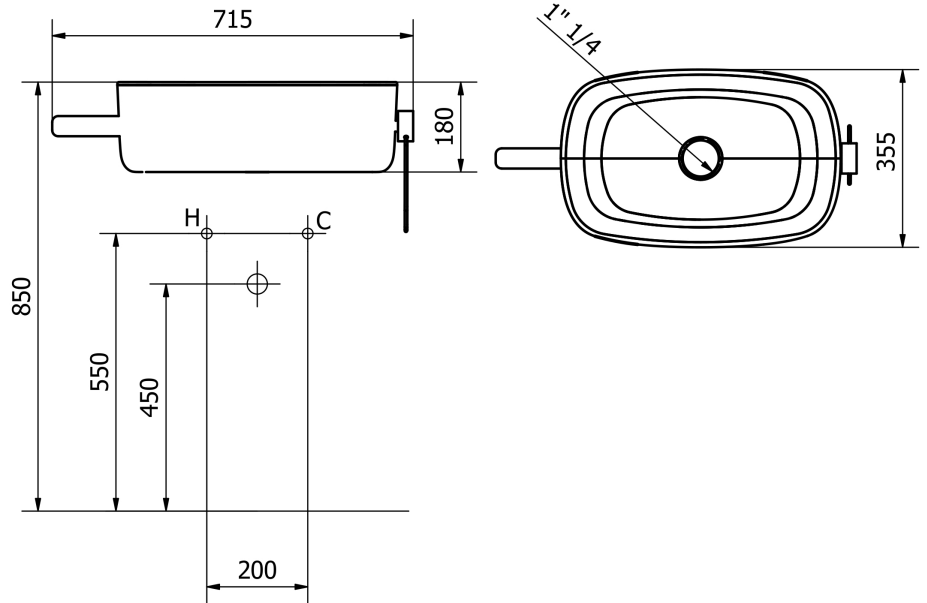

product technical sheet

collection	BOUNCE
code	EVLACPPAN
description	Washbasin in Cristalplant with lateral hook and towel holder.
certifications	TUV system certification UNI EN ISO 9001. Compliant to the Regulation 305/2011 and to the rule EN 14688.
features	Countertop installation: the product can be installed on a table top of the customer, or it can be installed on a bracket wall mounted made of steel. Color white. Smooth surface finish. Overflow not included. Waste coupling click clack included, chrome plated with tap made of brass mat white painted. Provided with two towel holders, a straight one made of beechwood, and a ring one made of beechwood and nylon rope.
size	715 x 355 x 180 mm
installation	Install on a table top using 4 screws M6 (table top and screws not included), or wall mounting with a specific bracket (not included, that you can order adding the code EVLASTA: bracket painted polished white). Collegare lo scarico dell'acqua. Verificare che il prodotto sia installato in modo solido e sicuro.
finishes	White color. Waste coupling with tap white painted. Towel holder in natural beechwood. Grey rope.
maintenance	Check periodically the correct fixation of the washbasin. Clean only with neutral products, do not use aggressive or abrasive detergents; do not damage the surface.
materials	Cristalplant, beechwood, nylon.

ST_PRODOTTO: EVLACPPAN - REV. 01 of 12/03/2021 - 20/06/24 - APPROVED T.D.

product technical sheet

ST_PRODOTTO: EVLACPPAN - REV. 01 of 12/03/2021 - 20/06/24 - APPROVED T.D.