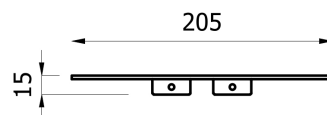

product technical sheet

ST_PRODOTTO: EVBAMALx - REV.01 of 28/10/2021 - 07/06/23 - APPROVED T.D.