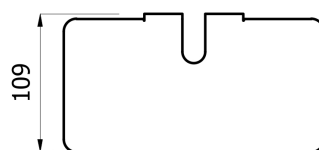

product technical sheet

ST_PRODOTTO: EVBAMALx - REV.01 of 28/10/2021 - 07/06/23 - APPROVED T.D.