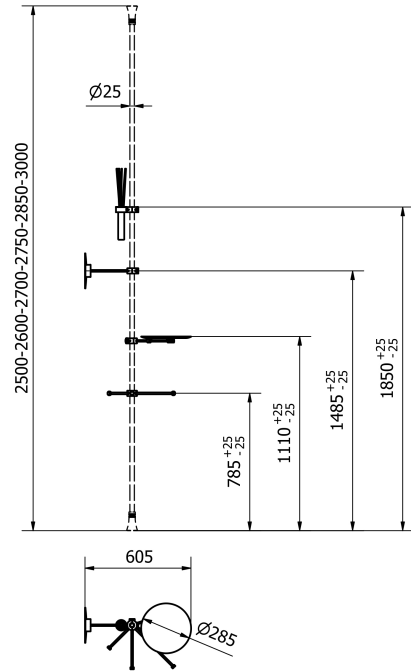

## product technical sheet

collection	<b>YOU</b>
code	<b>EVYU01NO</b>
description	Combo 1: diffuser vase with support, magnifying mirror with support, tray with support, towel holder small and large with support, toilet paper roll holder. POLE NOT INCLUDED
certifications	TUV system certification UNI EN ISO 9001.
features	Combo 1: diffuser vase with support, magnifying mirror with support, tray with support, towel holder small and large with support, toilet paper roll holder
size	2500 - 3000 x 605 x 285 mm
installation	ALWAYS MOUNT THE FIRST SUPPORT AT THE CONNECTION POINT BETWEEN THE TWO PIPES to have the joint hidden, first, by positioning the rectangular rubber in the inner side of the shell with 3 threads and by placing the other cylindrical plastic element in the inner side of the shell containing the ring nut. Join the support shells around the structure of "YOU", using the screws and fixing them firmly afterwards by turning the ring nut clockwise. Install the other supports at the desired heights. Screw the accessories onto the threaded holes of the supports following the assembly instructions. Cover any unused holes with the rubber covers provided in the package.
finishes	Mat black paint RAL 9011.
maintenance	Make a proper cleaning with water and soap, do not use aggressive products, abrasive or corrosive, acids, acetone, diluent etc. Do not scratch the surface. Check periodically the correct fixation of the product and the solidity of the installation. Do not use for different purposes from those intended. Do not use the rounded trays with a load capacity which is more than 2 kg. Avoid bumps.
materials	Glass, s/s, painted aluminium.

ST\_PRODOTTO: EVYU01NO - REV.00 of 12/02/2024 - 25/09/24 - APPROVED T.D.

product technical sheet

ST\_PRODOTTO: EVYU01NO - REV.00 of 12/02/2024 - 25/09/24 - APPROVED T.D.